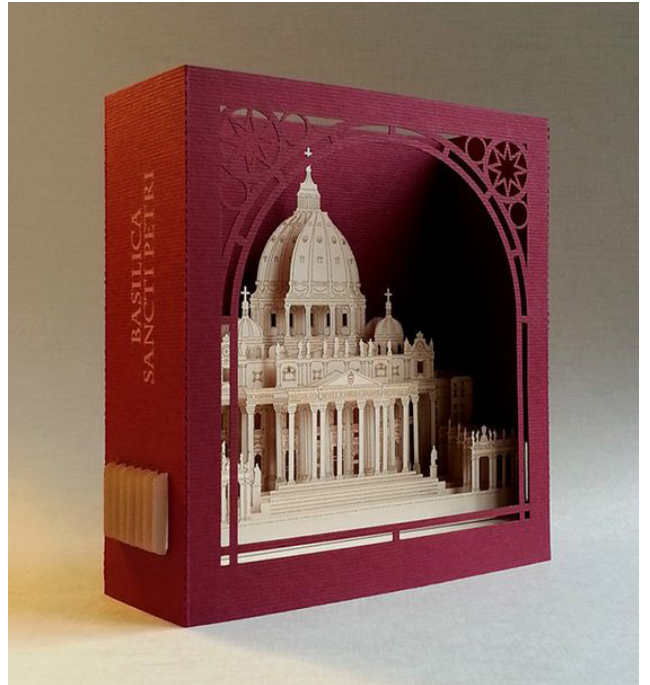

SAUDI GIFTS IDEAS