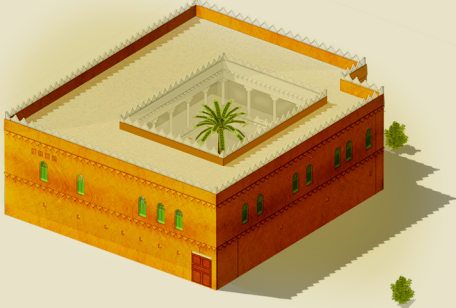

MURABAA
PALACE
1936