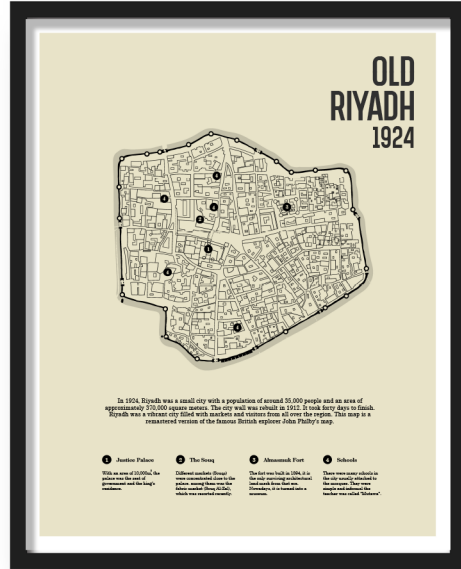

Iconic Architecture Atrwork

Like people, cities have memories too. Some are pleasant and some not. The memory of a city is preserved in many ways. The most visible way is through its architecture, and our cities have a rich architectural memory from cozy mud houses to spectacular skyscrapers. Walking though these cities, you'll encounter many fascinating buildings with interesting stories behind them.

The Old City
Metal frame