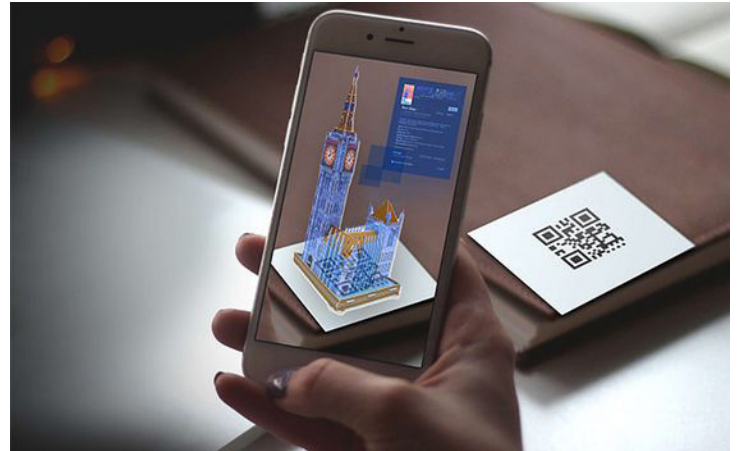

A.R Artwork

Mixing art and augmented reality. We could use different ways to show artwork about Saudi Arabia in an impressive interactive fashion.